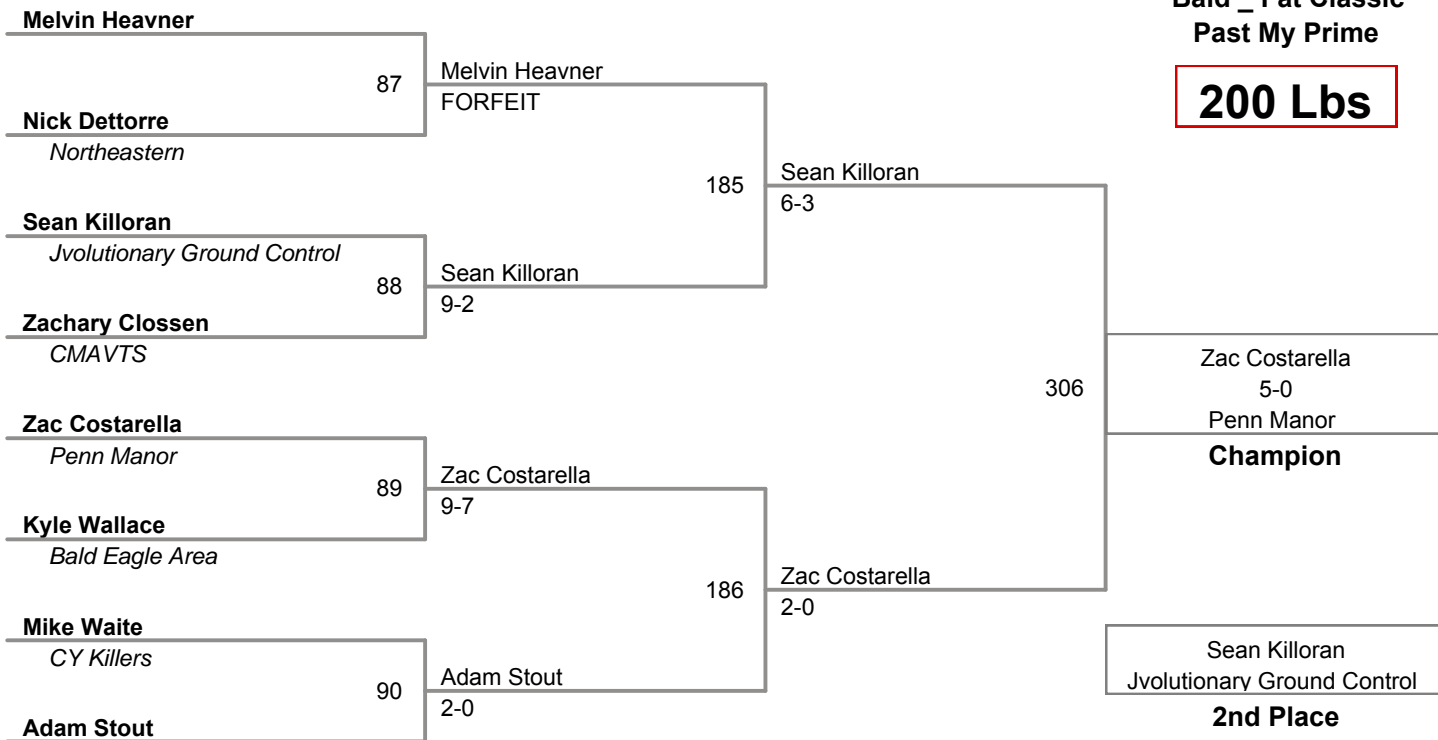

**Bald _ Fat Classic
Past My Prime**

140 Lbs

Bald _ Fat Classic
Past My Prime

150 Lbs

170 Lbs

Bald _ Fat Classic
Past My Prime

185 Lbs

**Bald _ Fat Classic
Past My Prime**

200 Lbs

**Bald _ Fat Classic
Past My Prime**

220 Lbs

**Bald _ Fat Classic
Past My Prime**

250 Lbs

**Bald _ Fat Classic
Past My Prime**

300 Lbs