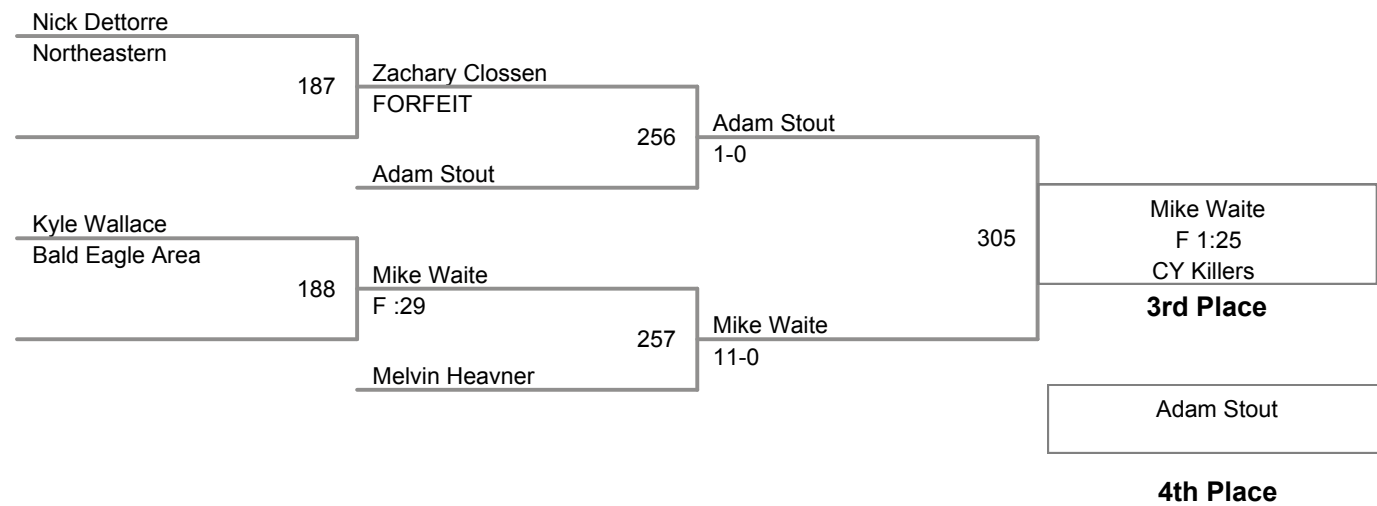

**Bald _ Fat Classic
Past My Prime**

140 Lbs

Bald _ Fat Classic
Past My Prime

150 Lbs

170 Lbs

Bald _ Fat Classic
Past My Prime

185 Lbs

**Bald _ Fat Classic
Past My Prime**

200 Lbs

**Bald _ Fat Classic
Past My Prime**

220 Lbs

**Bald _ Fat Classic
Past My Prime**

250 Lbs

**Bald _ Fat Classic
Past My Prime**

300 Lbs