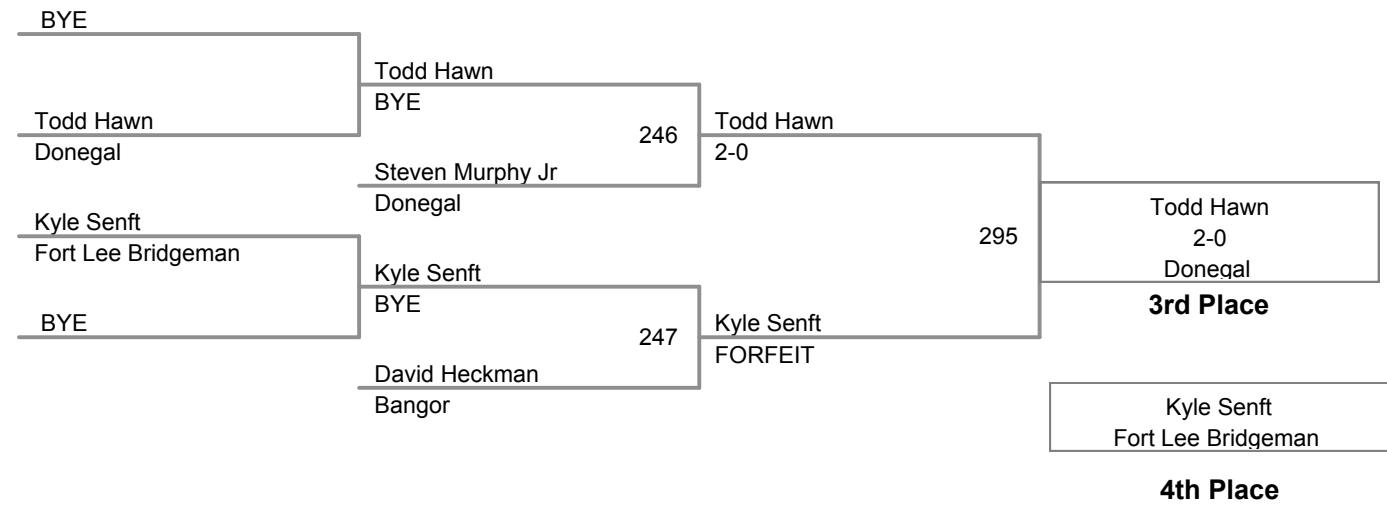

**Bald _ Fat Classic
Past My Prime**

140 Lbs

Bald _ Fat Classic
Past My Prime

150 Lbs

170 Lbs

Bald _ Fat Classic
Past My Prime

185 Lbs

**Bald _ Fat Classic
Past My Prime**

200 Lbs

**Bald _ Fat Classic
Past My Prime**

220 Lbs

**Bald _ Fat Classic
Past My Prime**

250 Lbs

**Bald _ Fat Classic
Past My Prime**

300 Lbs