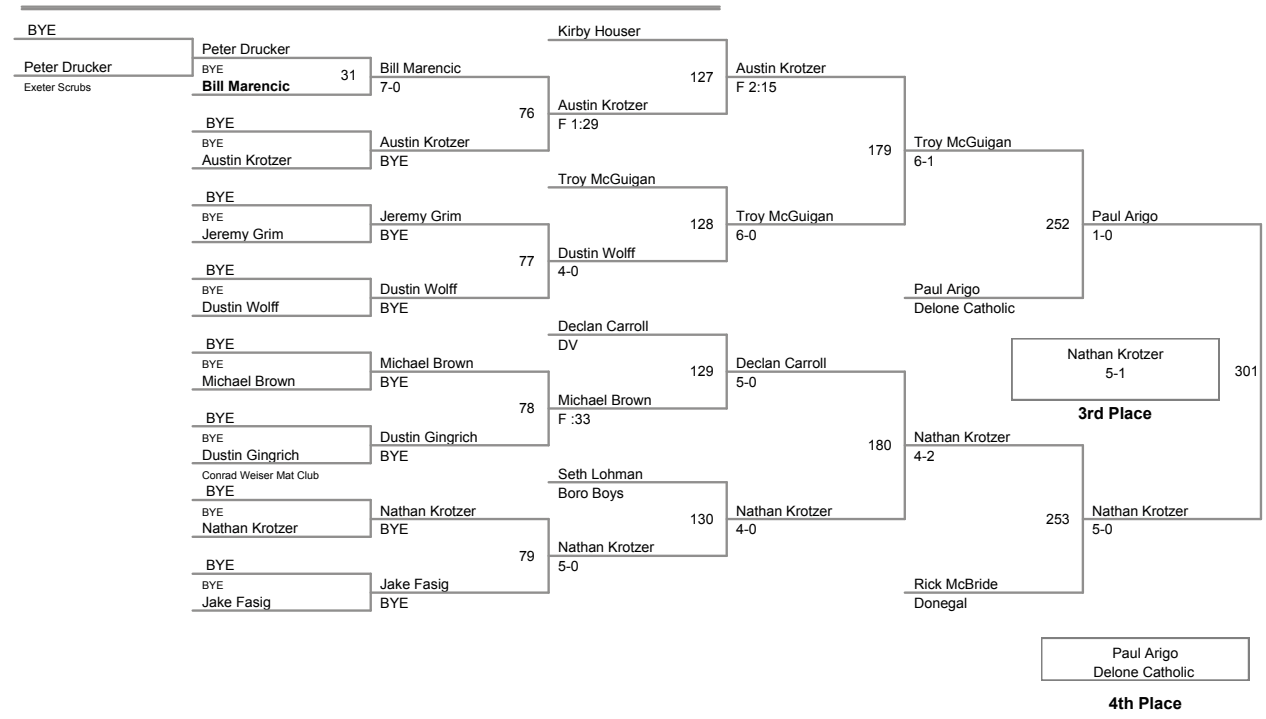

**Bald _ Fat Classic
Past My Prime**

140 Lbs

Bald _ Fat Classic
Past My Prime

150 Lbs

170 Lbs

Bald _ Fat Classic
Past My Prime

185 Lbs

**Bald _ Fat Classic
Past My Prime**

200 Lbs

**Bald _ Fat Classic
Past My Prime**

220 Lbs

**Bald _ Fat Classic
Past My Prime**

250 Lbs

**Bald _ Fat Classic
Past My Prime**

300 Lbs