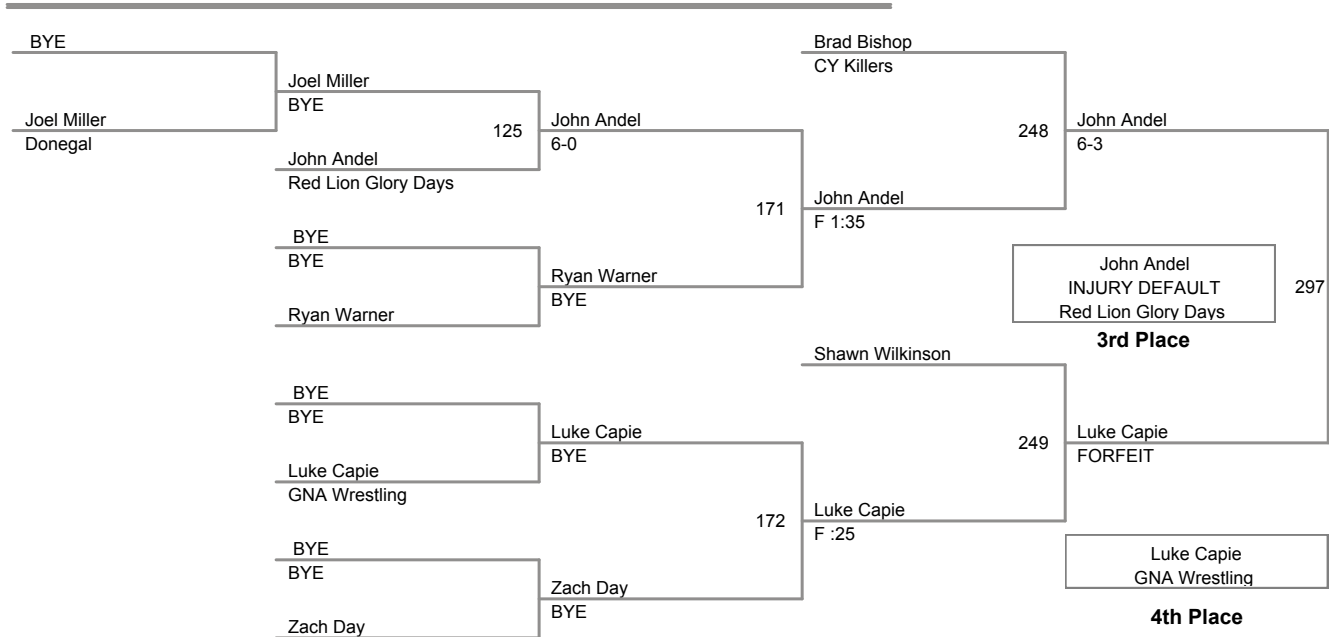

**Bald _ Fat Classic
Past My Prime**

140 Lbs

Bald _ Fat Classic
Past My Prime

150 Lbs

170 Lbs

Bald _ Fat Classic
Past My Prime

185 Lbs

**Bald _ Fat Classic
Past My Prime**

200 Lbs

**Bald _ Fat Classic
Past My Prime**

220 Lbs

**Bald _ Fat Classic
Past My Prime**

250 Lbs

**Bald _ Fat Classic
Past My Prime**

300 Lbs