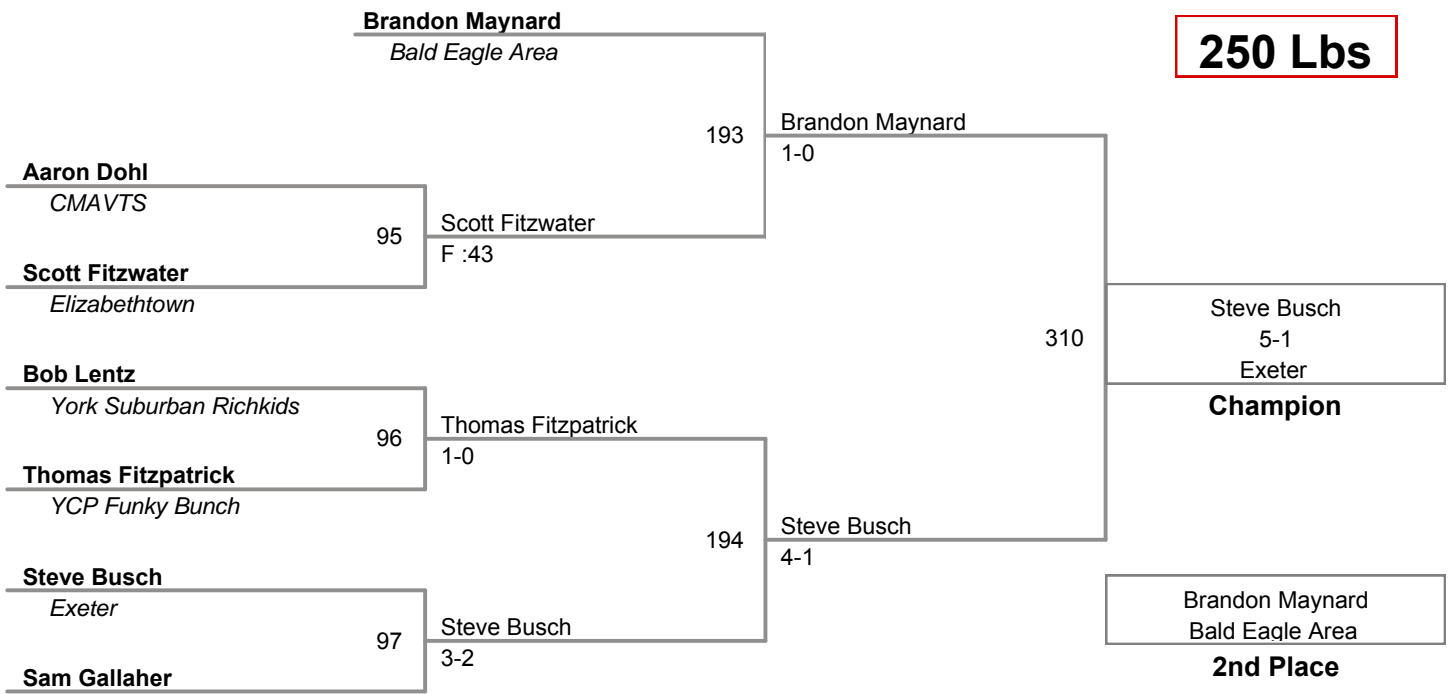

200 Lbs

**Bald _ Fat Classic
Past My Prime**

220 Lbs

**Bald _ Fat Classic
Past My Prime**

250 Lbs

**Bald _ Fat Classic
Past My Prime**

300 Lbs