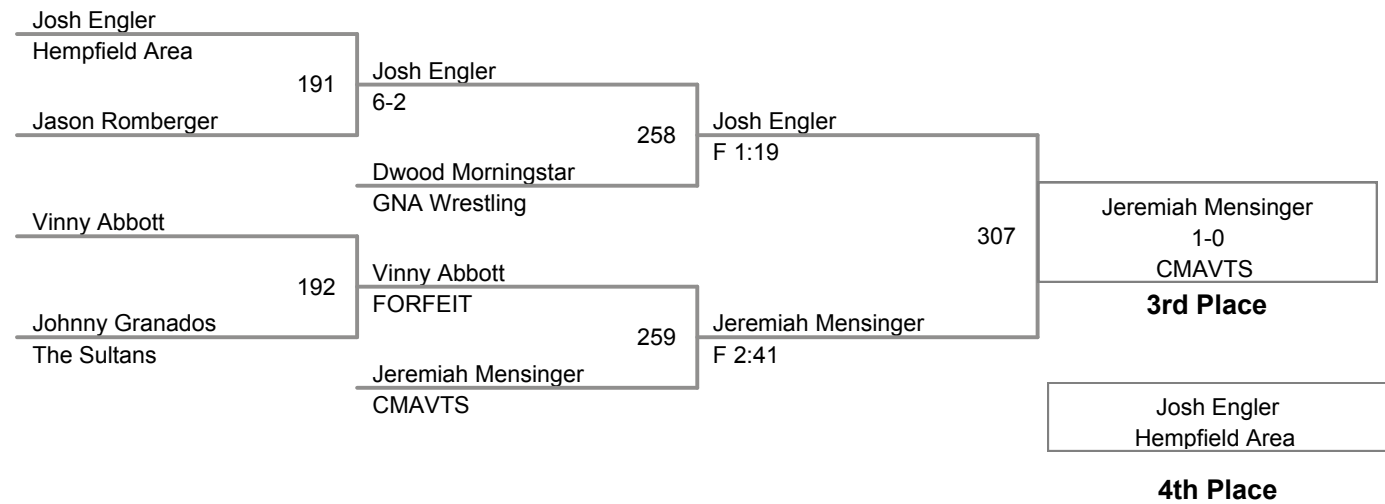

**Bald _ Fat Classic
Past My Prime**

140 Lbs

Bald _ Fat Classic
Past My Prime

150 Lbs

170 Lbs

Bald _ Fat Classic
Past My Prime

185 Lbs

**Bald _ Fat Classic
Past My Prime**

200 Lbs

**Bald _ Fat Classic
Past My Prime**

220 Lbs

**Bald _ Fat Classic
Past My Prime**

250 Lbs

**Bald _ Fat Classic
Past My Prime**

300 Lbs