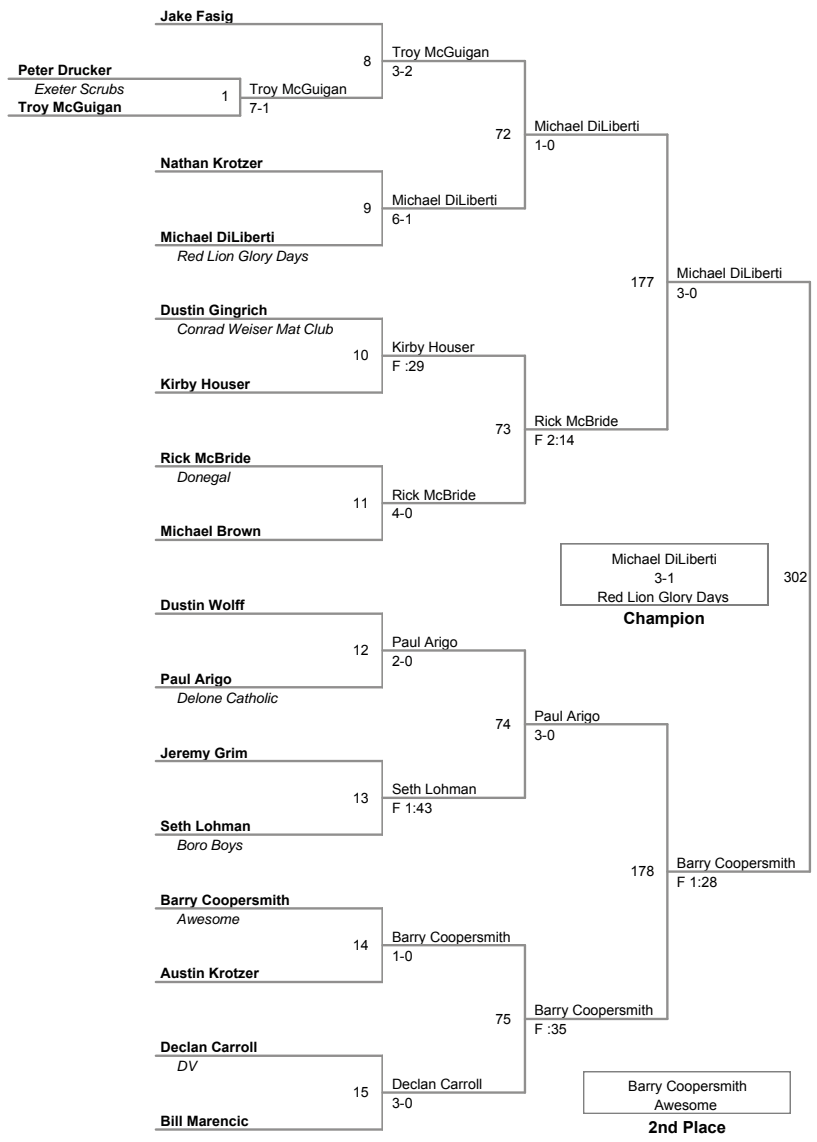

**Bald _ Fat Classic
Past My Prime**

140 Lbs

Bald _ Fat Classic
Past My Prime

150 Lbs

170 Lbs

Bald _ Fat Classic
Past My Prime

185 Lbs

**Bald _ Fat Classic
Past My Prime**

200 Lbs

**Bald _ Fat Classic
Past My Prime**

220 Lbs

**Bald _ Fat Classic
Past My Prime**

250 Lbs

**Bald _ Fat Classic
Past My Prime**

300 Lbs