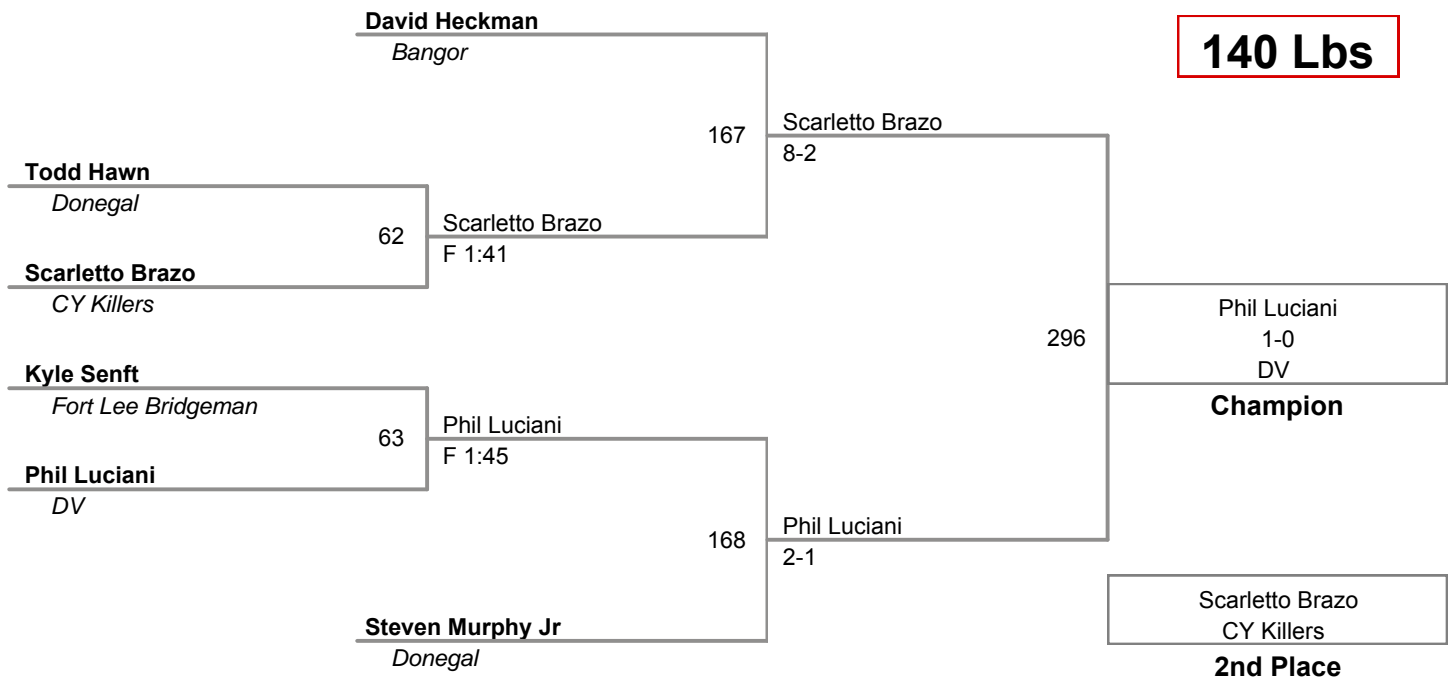

**Bald _ Fat Classic
Past My Prime**

140 Lbs

Bald _ Fat Classic
Past My Prime

150 Lbs

170 Lbs

Bald _ Fat Classic
Past My Prime

185 Lbs

**Bald _ Fat Classic
Past My Prime**

200 Lbs

**Bald _ Fat Classic
Past My Prime**

220 Lbs

**Bald _ Fat Classic
Past My Prime**

250 Lbs

**Bald _ Fat Classic
Past My Prime**

300 Lbs