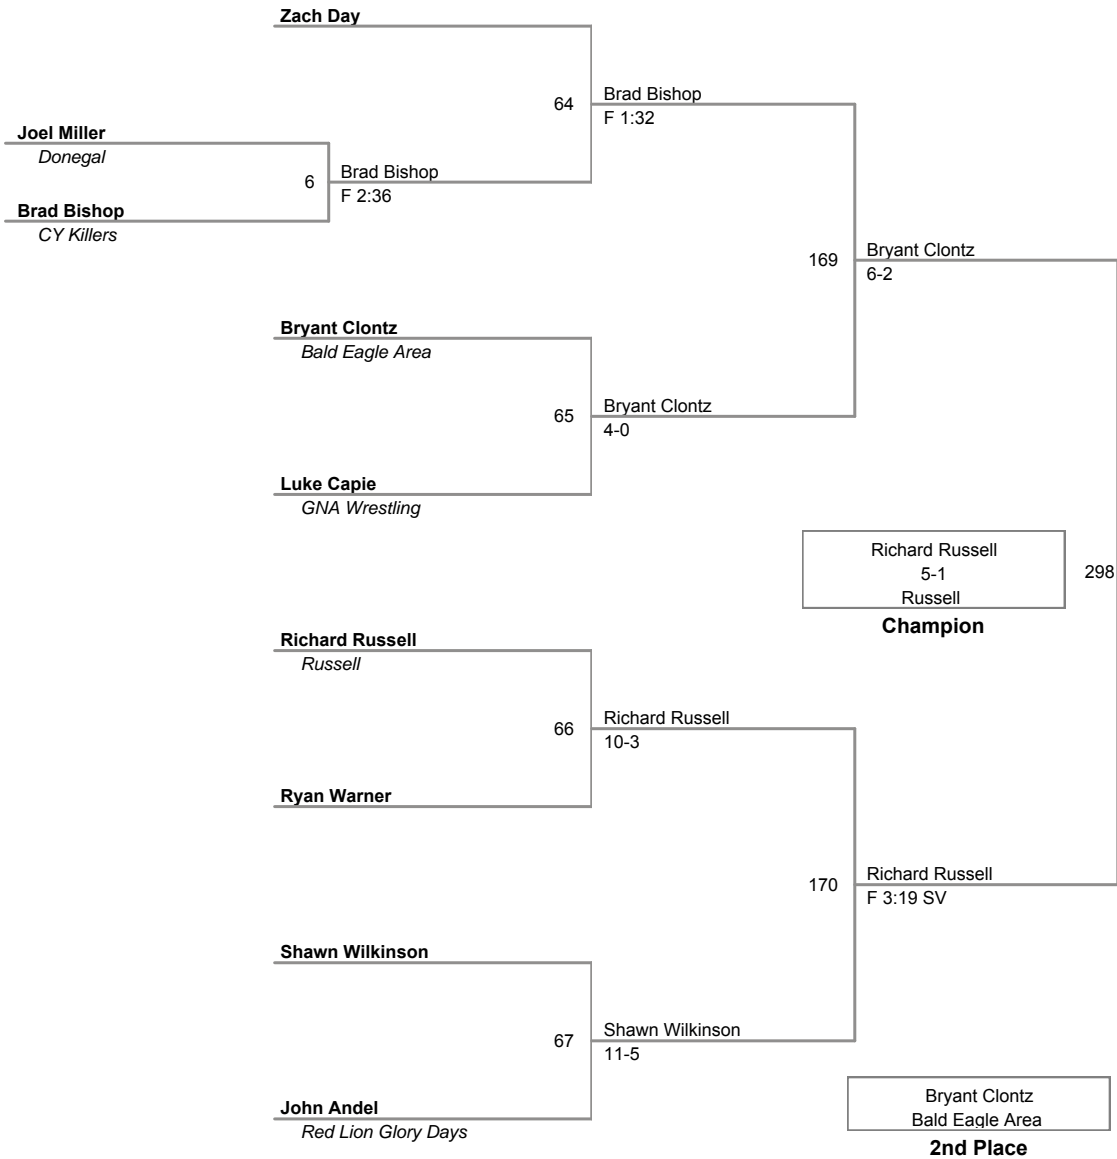

**Bald _ Fat Classic
Past My Prime**

140 Lbs

Bald _ Fat Classic
Past My Prime

150 Lbs

170 Lbs

Bald _ Fat Classic
Past My Prime

185 Lbs

**Bald _ Fat Classic
Past My Prime**

200 Lbs

**Bald _ Fat Classic
Past My Prime**

220 Lbs

**Bald _ Fat Classic
Past My Prime**

250 Lbs

**Bald _ Fat Classic
Past My Prime**

300 Lbs