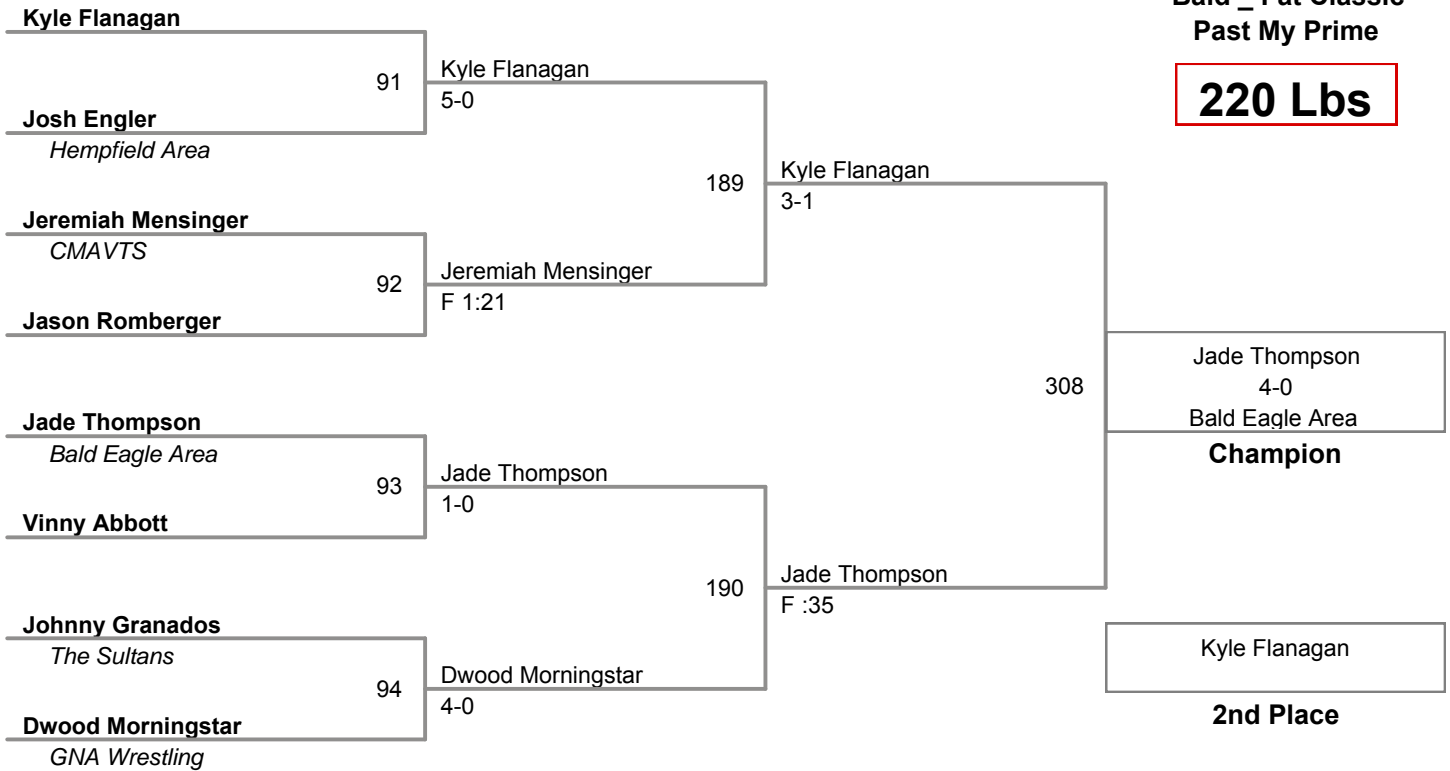

**Bald _ Fat Classic
Past My Prime**

140 Lbs

Bald _ Fat Classic
Past My Prime

150 Lbs

170 Lbs

Bald _ Fat Classic
Past My Prime

185 Lbs

**Bald _ Fat Classic
Past My Prime**

200 Lbs

**Bald _ Fat Classic
Past My Prime**

220 Lbs

**Bald _ Fat Classic
Past My Prime**

250 Lbs

**Bald _ Fat Classic
Past My Prime**

300 Lbs