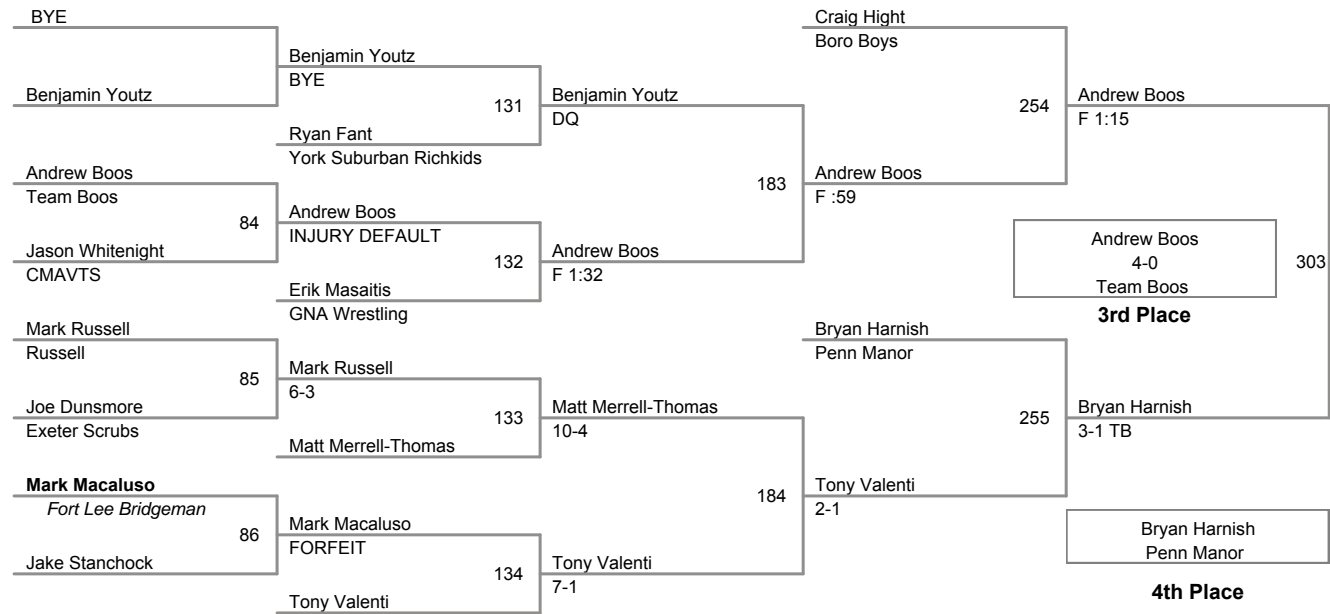

**Bald _ Fat Classic
Past My Prime**

140 Lbs

Bald _ Fat Classic
Past My Prime

150 Lbs

170 Lbs

Bald _ Fat Classic
Past My Prime

185 Lbs

**Bald _ Fat Classic
Past My Prime**

200 Lbs

**Bald _ Fat Classic
Past My Prime**

220 Lbs

**Bald _ Fat Classic
Past My Prime**

250 Lbs

**Bald _ Fat Classic
Past My Prime**

300 Lbs