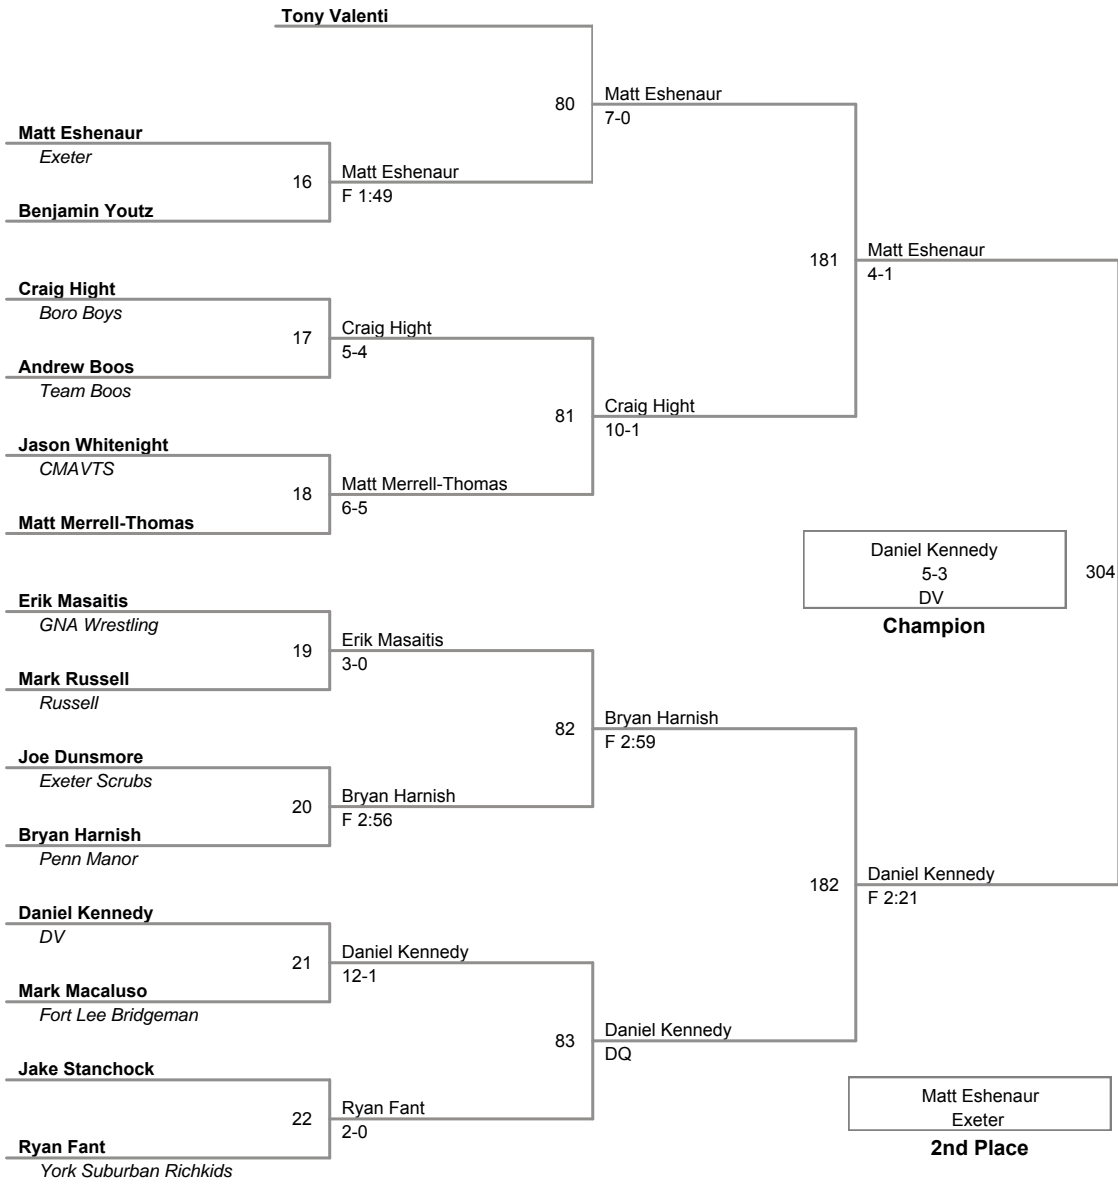

**Bald _ Fat Classic
Past My Prime**

140 Lbs

Bald _ Fat Classic
Past My Prime

150 Lbs

170 Lbs

Bald _ Fat Classic
Past My Prime

185 Lbs

**Bald _ Fat Classic
Past My Prime**

200 Lbs

**Bald _ Fat Classic
Past My Prime**

220 Lbs

**Bald _ Fat Classic
Past My Prime**

250 Lbs

**Bald _ Fat Classic
Past My Prime**

300 Lbs